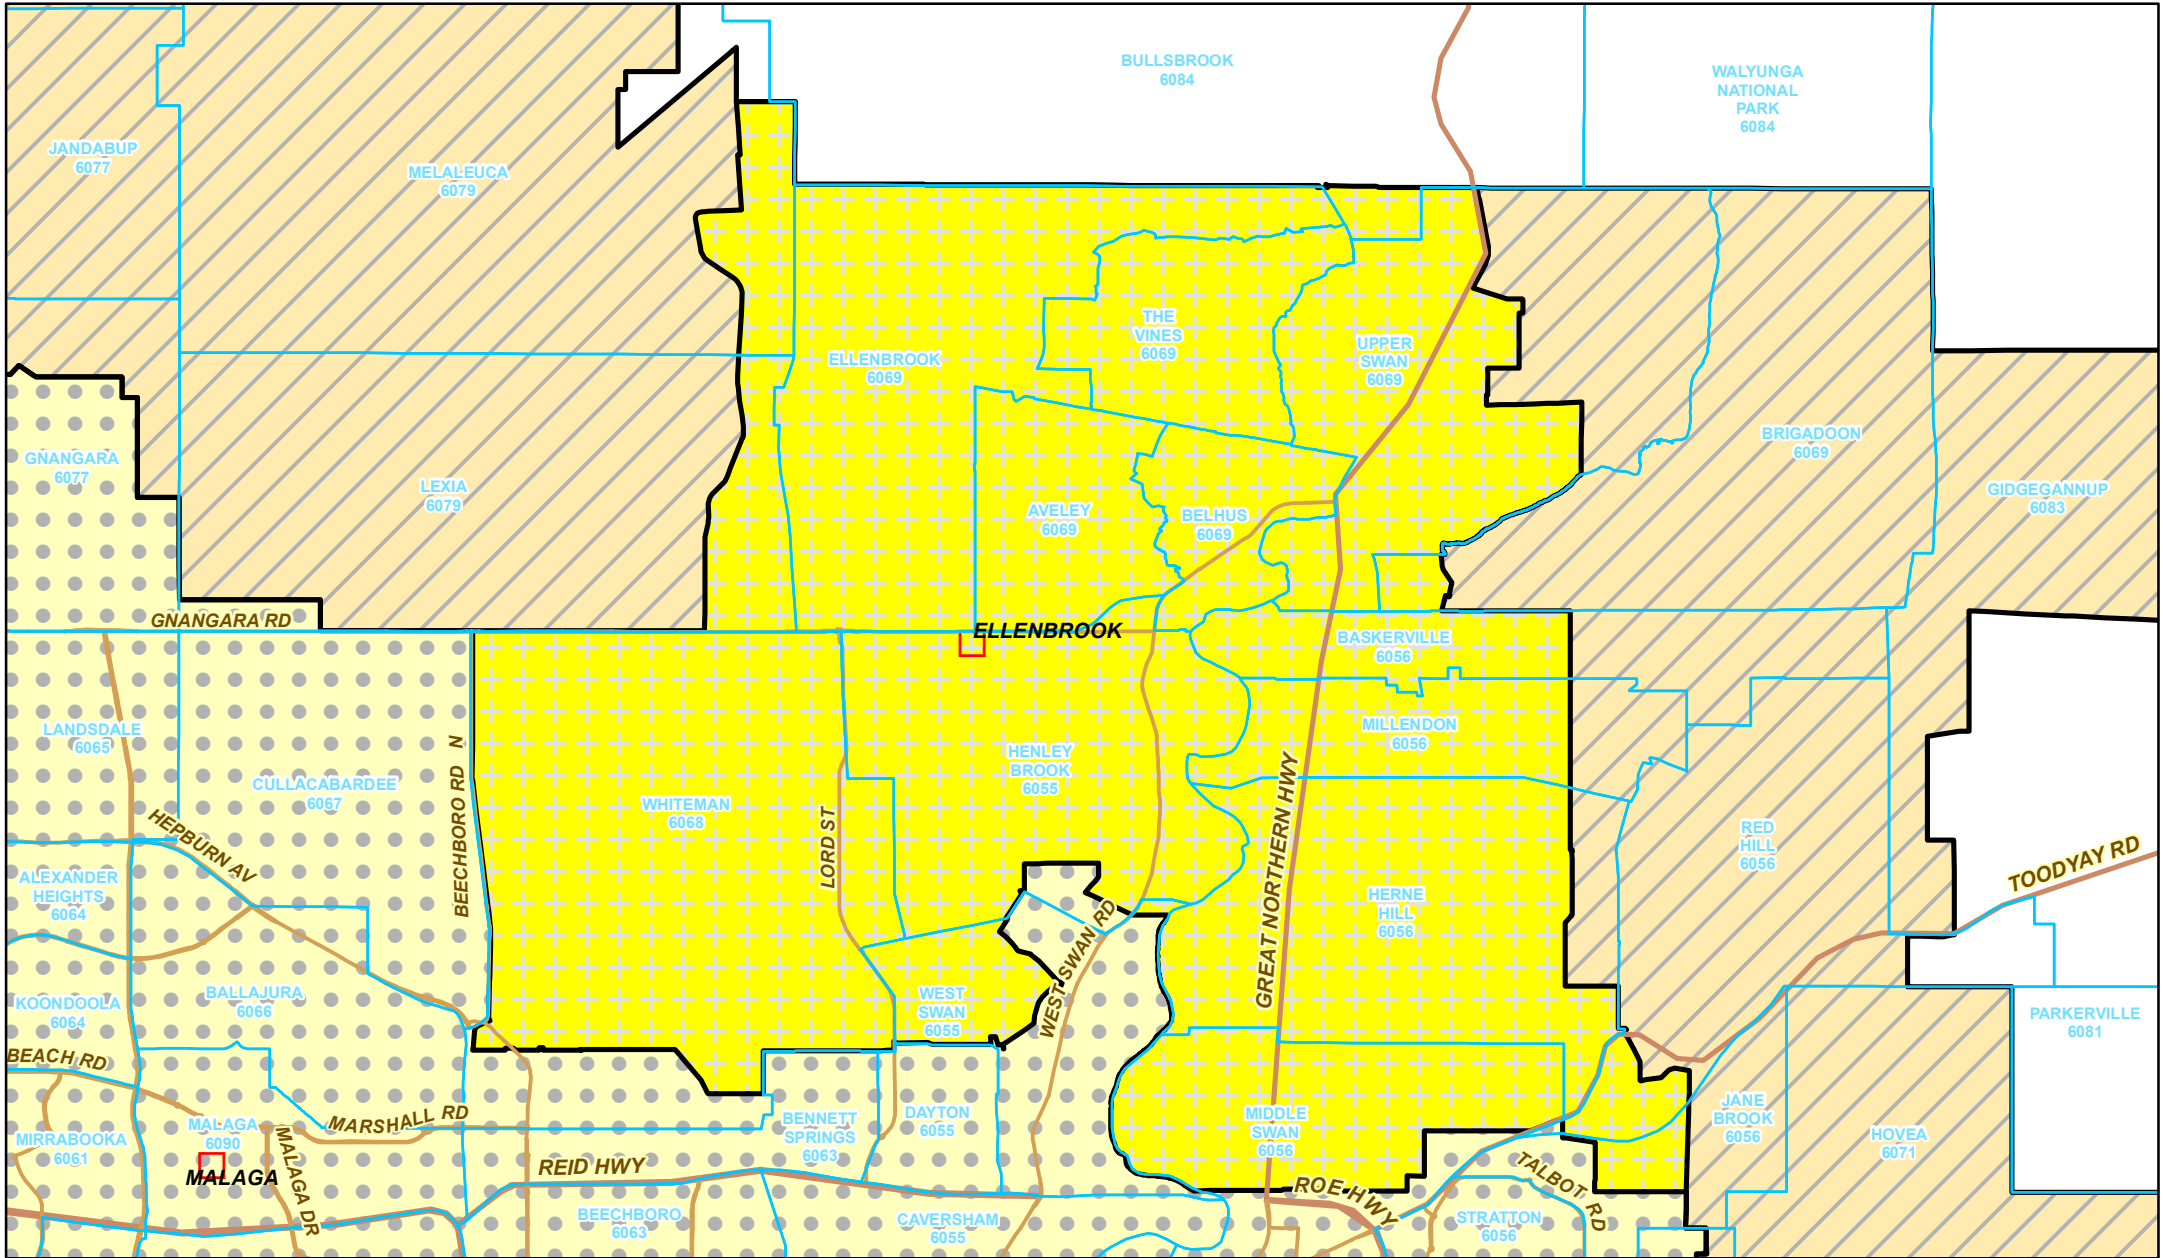

Changes to ESL Category 1 Boundary in Swan Region - 1 July 2011

-  Existing ESL Category 1 Boundary
-  Area changing from ESL Category 3 to ESL Category 1
-  Existing ESL Category 3 Boundary
-  Career Fire & Rescue Service
-  Bush Fire Brigade
-  Volunteer Fire Service Unit